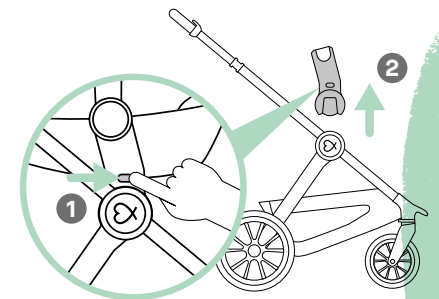

WEIL ES UNSERE
ZUKUNFT IST.

ELSA x EMIL

ARTIKEL-NR: A1003-01E

BEDIENUNGSANLEITUNG AUTOSITZ-ADAPTER INSTRUCTION MANUAL CAR SEAT ADAPTER SET

DE | EN | FR | IT | NL | PL | CS | SK | DA | NO | SV | FI

DE

AUTOSITZ-ADAPTER-SET

Die ELSA & EMIL Autositz-Adapter sind geeignet für: Cybex Cloud Z i-size // BeSafe iziGo Modular // Britax Römer Baby-Safe iSense // Joie I-Gemm, Joie I-Level recline, Joie I-SNUG 2 // Nuna Pipa Next // Maxi-Cosi CabrioFix, Maxi-Cosi Pebble, Maxi-Cosi Coral 360

Hinweis: Eine aktuelle Liste kompatibler Autokindersitze findest du auf elsa-emil.de.

WARNUNG

- _ Entferne den Adapter nach Benutzung und vor dem Zusammenklappen immer vom Gestell, um Schäden zu vermeiden.
- _ Prüfe vor Verwendung, ob alle Befestigungs- und Verschlusseinrichtungen korrekt eingerastet sind.
- _ Beachte, dass der Adapter sorgsam behandelt und ordnungsgemäß gepflegt werden muss.
- _ Bitte beachte ebenfalls die Warn- und Pflegehinweise des Kinderwagens. Die Anleitung findest du auf elsa-emil.de.

ELSA & EMIL eine Marke der:

remmidemmi GmbH, Willy-Brandt-Weg 39, 48155 Münster, Deutschland / Germany

EN

CAR SEAT ADAPTER SET

The ELSA & EMIL car seat adapters are suitable for: Cybex Cloud Z i-size // BeSafe iziGo Modular // Britax Römer Baby-Safe iSense // Joie I-Gemm, Joie I-Level recline, Joie I-SNUG 2 // Nuna Pipa Next // Maxi-Cosi CabrioFix, Maxi-Cosi Pebble, Maxi-Cosi Coral 360

Note: You can find an up-to-date list of compatible child car seats on elsa-emil.de.

WARNING