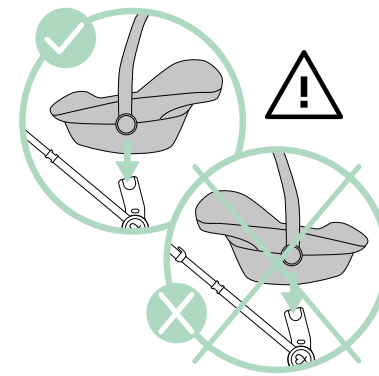

WEIL ES UNSERE
ZUKUNFT IST.

ELSA x EMIL

ARTIKEL-NR: A1003-01E

BEDIENUNGSANLEITUNG AUTOSITZ-ADAPTER INSTRUCTION MANUAL CAR SEAT ADAPTER SET

DE | EN | FR | IT | NL | PL | CS | SK | DA | NO | SV | FI

DE

AUTOSITZ-ADAPTER-SET

Die ELSA & EMIL Autositz-Adapter sind geeignet für: Cybex Cloud Z i-size // BeSafe iziGo Modular // Britax Römer Baby-Safe iSense // Joie I-Gemm, Joie I-Level recline, Joie I-SNUG 2 // Nuna Pipa Next // Maxi-Cosi CabrioFix, Maxi-Cosi Pebble, Maxi-Cosi Coral 360

Hinweis: Eine aktuelle Liste kompatibler Autokindersitze findest du auf elsa-emil.de.

WARNUNG

- _ Entferne den Adapter nach Benutzung und vor dem Zusammenklappen immer vom Gestell, um Schäden zu vermeiden.
- _ Prüfe vor Verwendung, ob alle Befestigungs- und Verschlusseinrichtungen korrekt eingerastet sind.
- _ Beachte, dass der Adapter sorgsam behandelt und ordnungsgemäß gepflegt werden muss.
- _ Bitte beachte ebenfalls die Warn- und Pflegehinweise des Kinderwagens. Die Anleitung findest du auf elsa-emil.de.

ELSA & EMIL eine Marke der:

remmidemmi GmbH, Willy-Brandt-Weg 39, 48155 Münster, Deutschland / Germany

EN

CAR SEAT ADAPTER SET

The ELSA & EMIL car seat adapters are suitable for: Cybex Cloud Z i-size // BeSafe iziGo Modular // Britax Römer Baby-Safe iSense // Joie I-Gemm, Joie I-Level recline, Joie I-SNUG 2 // Nuna Pipa Next // Maxi-Cosi CabrioFix, Maxi-Cosi Pebble, Maxi-Cosi Coral 360

Note: You can find an up-to-date list of compatible child car seats on elsa-emil.de.

WARNING