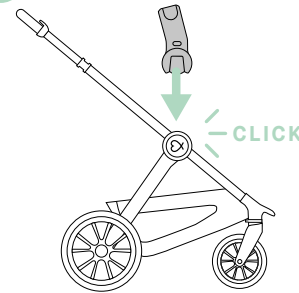

WARNING

- _ Always remove the adapter from the frame after use and before folding to avoid damage.
- _ Before use, check that all fastening and locking devices are correctly engaged.
- _ Note that the adapter must be handled with care and properly maintained.
- _ Please also observe the warning and care instructions for the stroller. You can find the instructions on elsa-emil.de.

1

2