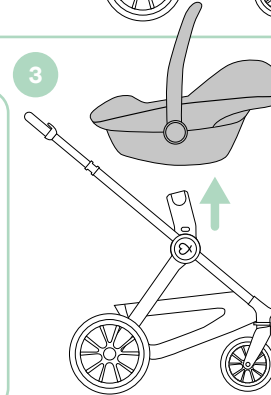

WEIL ES UNSERE
ZUKUNFT IST.

ELSA x EMIL

ARTIKEL-NR: A1003-01E

BEDIENUNGSANLEITUNG AUTOSITZ-ADAPTER INSTRUCTION MANUAL CAR SEAT ADAPTER SET

DE | EN | FR | IT | NL | PL | CS | SK | DA | NO | SV | FI

DE

AUTOSITZ-ADAPTER-SET

Die ELSA & EMIL Autositz-Adapter sind geeignet für: Cybex Cloud Z i-size // BeSafe iziGo Modular // Britax Römer Baby-Safe iSense // Joie I-Gemm, Joie I-Level recline, Joie I-SNUG 2 // Nuna Pipa Next // Maxi-Cosi CabrioFix, Maxi-Cosi Pebble, Maxi-Cosi Coral 360

Hinweis: Eine aktuelle Liste kompatibler Autokindersitze findest du auf elsa-emil.de.

WARNUNG

- _ Entferne den Adapter nach Benutzung und vor dem Zusammenklappen immer vom Gestell, um Schäden zu vermeiden.
- _ Prüfe vor Verwendung, ob alle Befestigungs- und Verschlusseinrichtungen korrekt eingerastet sind.
- _ Beachte, dass der Adapter sorgsam behandelt und ordnungsgemäß gepflegt werden muss.
- _ Bitte beachte ebenfalls die Warn- und Pflegehinweise des Kinderwagens. Die Anleitung findest du auf elsa-emil.de.

ELSA & EMIL eine Marke der:

remmidemmi GmbH, Willy-Brandt-Weg 39, 48155 Münster, Deutschland / Germany

EN

CAR SEAT ADAPTER SET

The ELSA & EMIL car seat adapters are suitable for: Cybex Cloud Z i-size // BeSafe iziGo Modular // Britax Römer Baby-Safe iSense // Joie I-Gemm, Joie I-Level recline, Joie I-SNUG 2 // Nuna Pipa Next // Maxi-Cosi CabrioFix, Maxi-Cosi Pebble, Maxi-Cosi Coral 360

Note: You can find an up-to-date list of compatible child car seats on elsa-emil.de.

WARNING